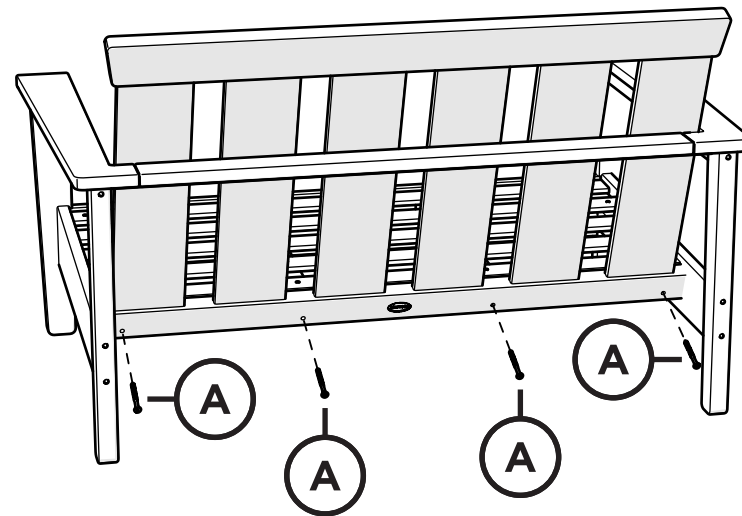

TOOLS

PARTS

A x 4

x 4

Hole Plug — HSP.312x.25
(Extra)

Something missing?
Call (833) 665-6300

1

2

3

To ensure longevity of your patio set each seat cushion is made with high density foam. With initial use the seat cushions may feel firm, but with continued use the cushions will continue to soften and provide the ultimate comfort for seasons to come.

POLYWOOD