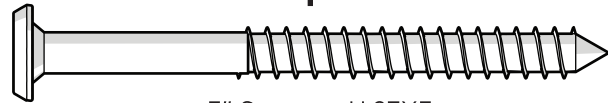

TOOLS

4mm T-handle
hex key (included)

PARTS

A x 4

3" Screw — H.27X3

x 4

Hole Plug — HSP.312x.25
(Extra)

Something missing?
Call (833) 665-6300