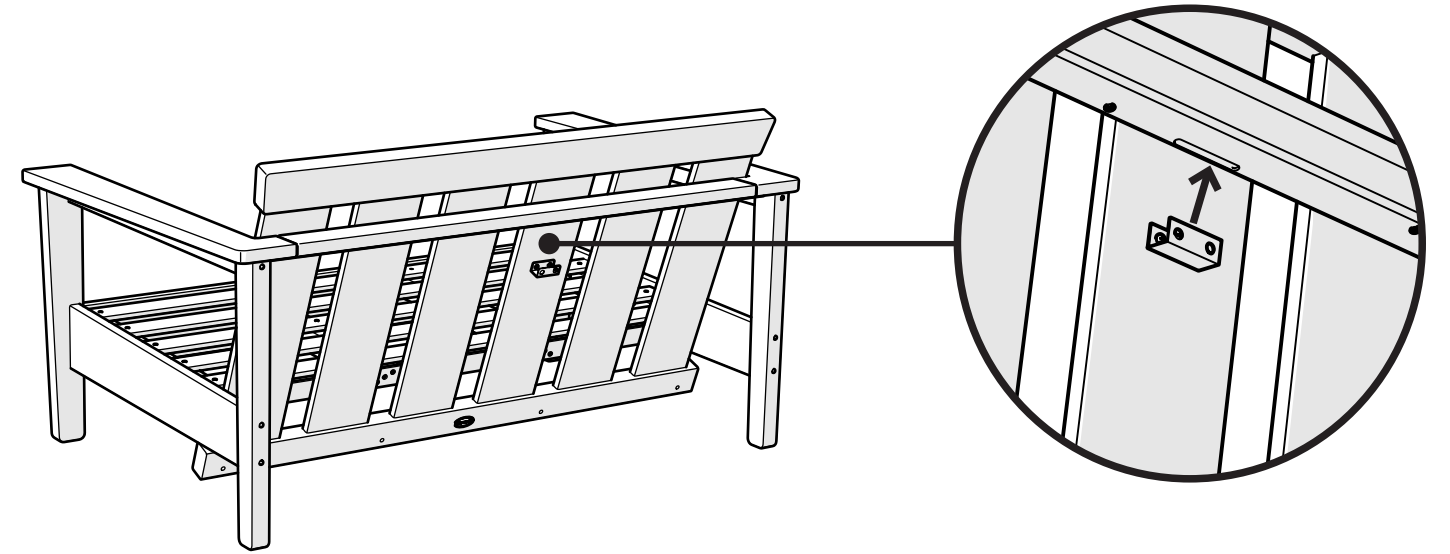

TOOLS

PARTS

A x 4

x 4

Hole Plug — HSP.312x.25
(Extra)

Something missing?
Call (833) 665-6300

1

2

3

To ensure longevity of your patio set each seat cushion is made with high density foam. With initial use the seat cushions may feel firm, but with continued use the cushions will continue to soften and provide the ultimate comfort for seasons to come.

POLYWOOD