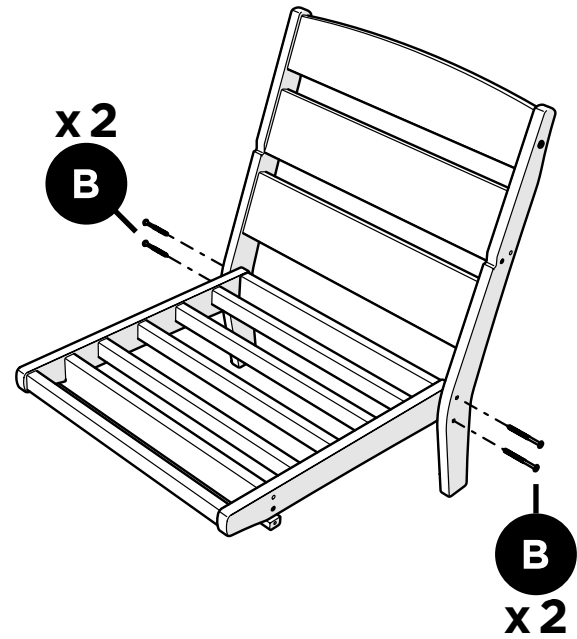

TOOLS

PARTS

A x4

B x6

Something missing?
Call (833) 665-6300

1

2

3