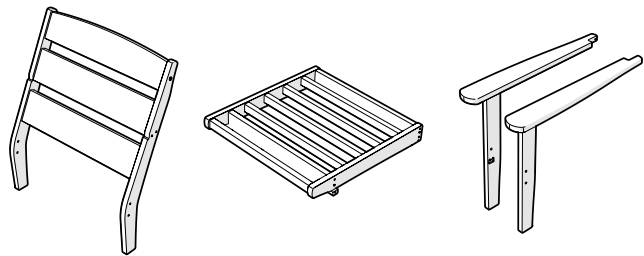

TOOLS

4mm hex key
(included)

4mm T-handle
hex key (included)

PARTS

A x4

1.75" Screw — H.27X1.75

B x6

3" Screw — H.27X3