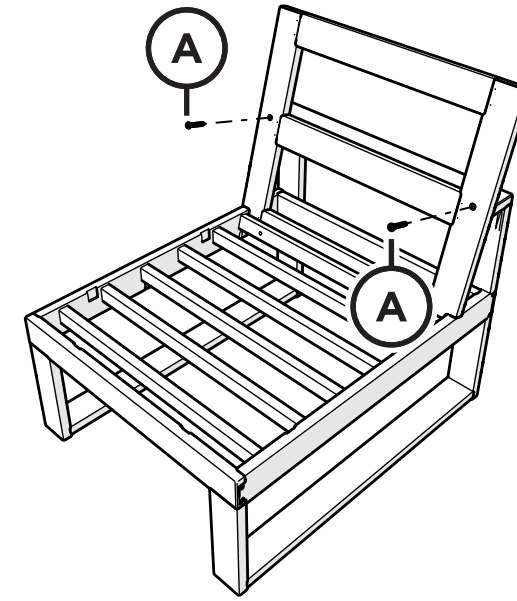

Modular Armless Chair

4601CX

01/23/2024

TOOLS

4mm T-handle
hex key (included)

PARTS

4601C-LAF-RAF-X
BACK

4601CX
ARMLESS
BASE

A x4

1.75" Screw — H.27X1.75

x2

Bracket — P13275-XX

1

2

3

4