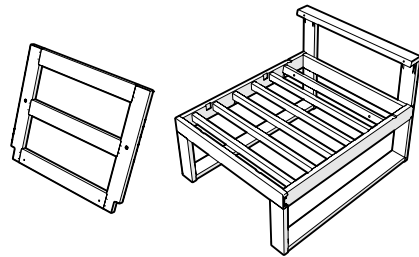

Modular Armless Chair

4601CX

01/23/2024

TOOLS

4mm T-handle
hex key (included)

PARTS

4601C-LAF-RAF-X
BACK

4601CX
ARMLESS
BASE

A x4

1.75" Screw — H.27X1.75

x2

Bracket — P13275-XX

1

2

3

4