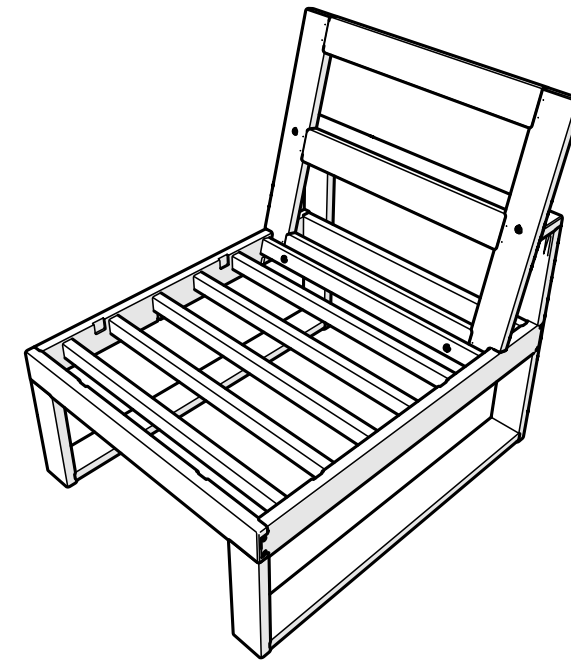

Modular Armless Chair

4601CX

01/23/2024

TOOLS

4mm T-handle
hex key (included)

PARTS

4601C-LAF-RAF-X
BACK

4601CX
ARMLESS
BASE

A x4

1.75" Screw — H.27X1.75

x2

Bracket — P13275-XX

1

2

3

4