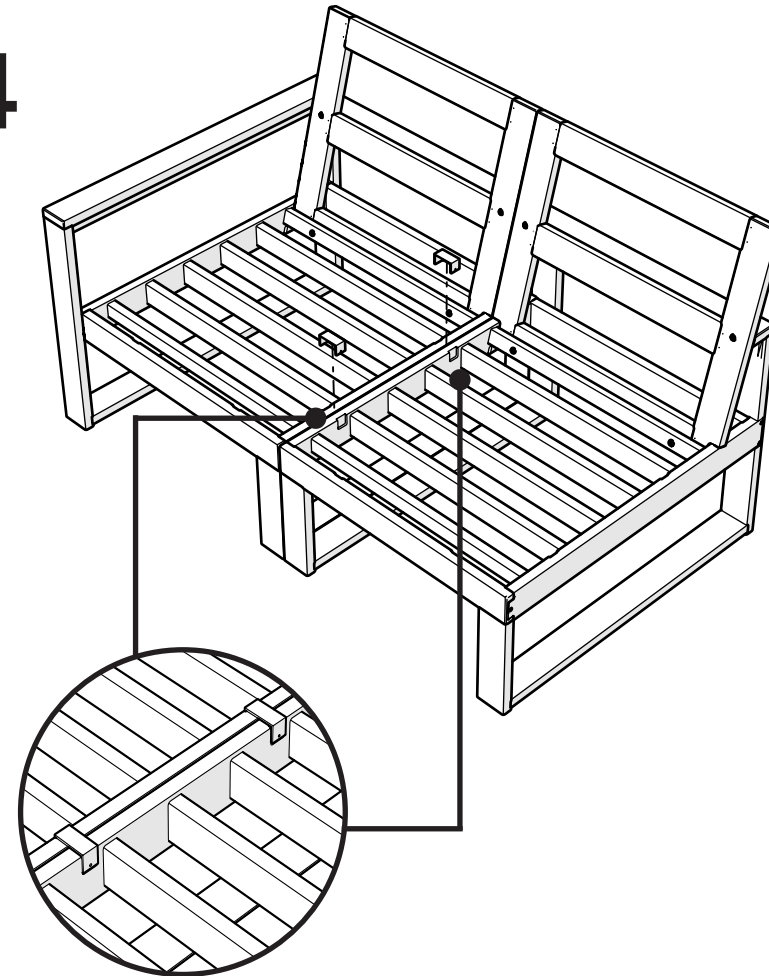

Modular Armless Chair

4601CX

01/23/2024

TOOLS

4mm T-handle
hex key (included)

PARTS

4601C-LAF-RAF-X
BACK

4601CX
ARMLESS
BASE

A x4

1.75" Screw — H.27X1.75

x2

Bracket — P13275-XX

1

2

3

4