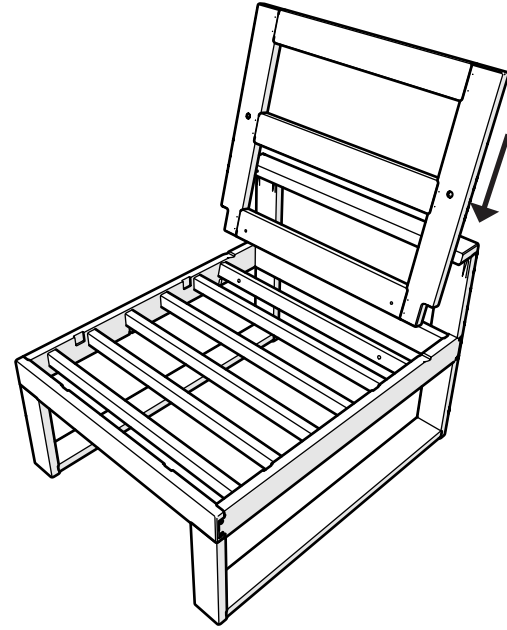

Modular Armless Chair

4601CX

01/23/2024

TOOLS

4mm T-handle
hex key (included)

PARTS

4601C-LAF-RAF-X
BACK

4601CX
ARMLESS
BASE

A x4

1.75" Screw — H.27X1.75

x2

Bracket — P13275-XX

1

2

3

4