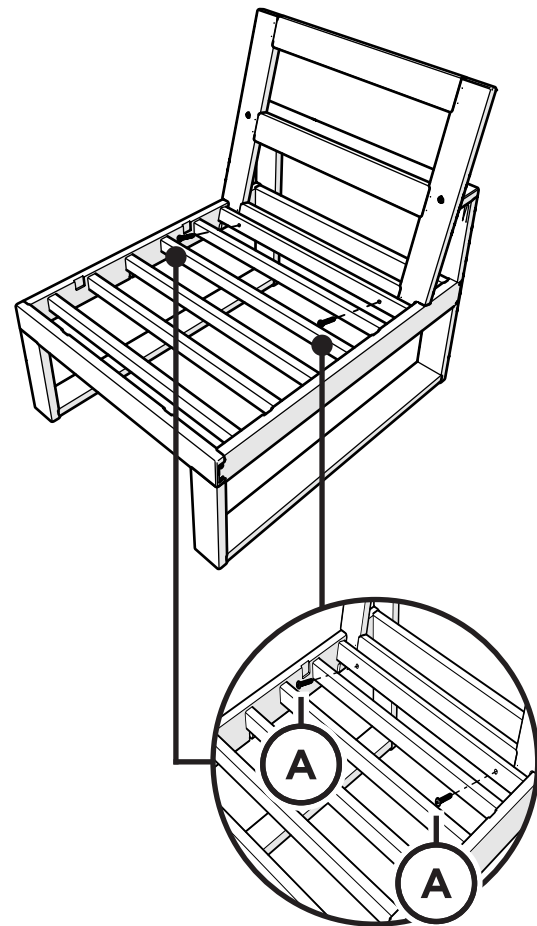

Modular Armless Chair

4601CX

01/23/2024

TOOLS

4mm T-handle
hex key (included)

PARTS

4601C-LAF-RAF-X
BACK

4601CX
ARMLESS
BASE

A x4

1.75" Screw — H.27X1.75

x2

Bracket — P13275-XX

1

2

3

4