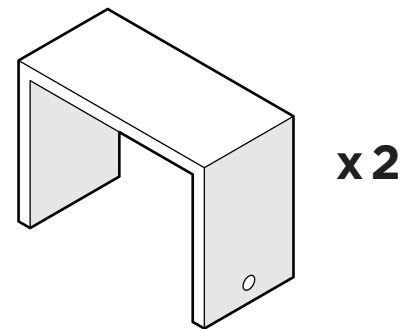

TOOLS

4mm T-handle
hex key (included)

PARTS

Bracket — P13275-AL

Something missing?
Call (833) 665-6300

1