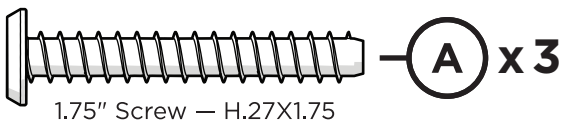

TOOLS

4mm T-handle
hex key (included)

PARTS

Bracket — P13275-AL

Something missing?
Call (833) 665-6300

1