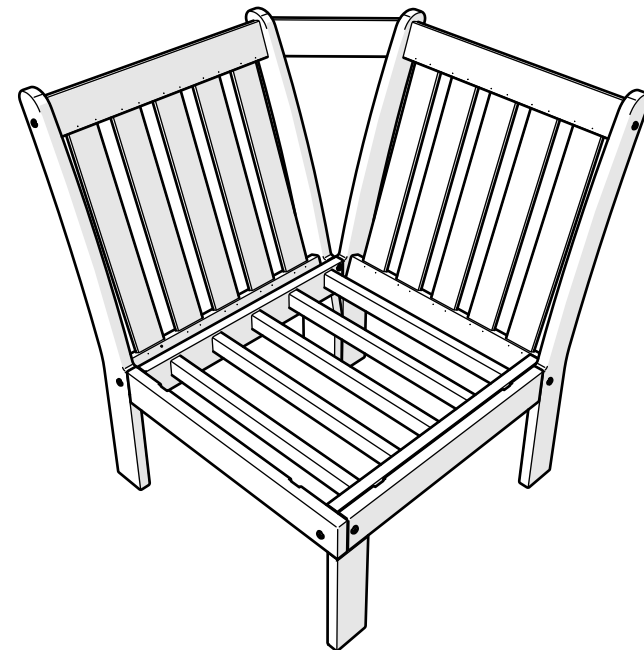

20-year warranty

Great news! Your POLYWOOD warranty is already activated, no need to send anything in. Located on the bottom of each item is a sticker with a serial number. Please keep this number for your records.

View our full warranty:
polywoodoutdoor.com/warranty

Having trouble?

If you have questions or concerns regarding assembly instructions or missing parts, please contact us at hello@polywoodoutdoor.com or (833) 665-6300

Cleaning tips

For a Quick Clean:

Simply wipe down with soap and water.

For a Deep Clean:

Wipe on 1/3 bleach and 2/3 water solution with a clean cloth and let it sit on the lumber for a few minutes (this will not affect the color). Then, loosen any dirt and debris that may catch in surface grooves with a soft bristle brush; hose down to rinse.

For a High-Power Clean:

Use a pressure power washer (not exceeding 1,500 psi) to spray off dirt and debris. Apply a 1/3 bleach and 2/3 water solution and scrub with a soft bristle brush. Hose down to rinse.

POLYWOOD

Assembly Instructions

GN2304X Vineyard Modular Corner Chair

polywoodoutdoor.com

Thank You

Thank you for choosing POLYWOOD! We hope our furniture helps create a gathering place for you and your loved ones to enjoy for many years to come!

Join the POLYWOOD Owner's Community

Sign up at:

polywoodoutdoor.com/welcome

As a POLYWOOD Owner, you'll be among the first to access exclusive information about new product launches, special promotions, and giveaways.

Reach Out

Questions? Please contact us:
hello@polywoodoutdoor.com
(833) 665-6300

Watch & Learn

For assembly tips and videos visit:
polywoodoutdoor.com/assembly

Share your space

We love to see where our furniture ends up — snap a pic and tag it on Instagram or Facebook for your chance to be featured on our social channels!

#polywood #rethinkoutdoor

facebook.com/polywoodoutdoor

@POLYWOOD

pinterest.com/polywood

youtube.com/polywood

Did you know?

On average, POLYWOOD recycles 400,000 milk jugs a day!

Learn more about our story:
genuinePOLYWOOD.com