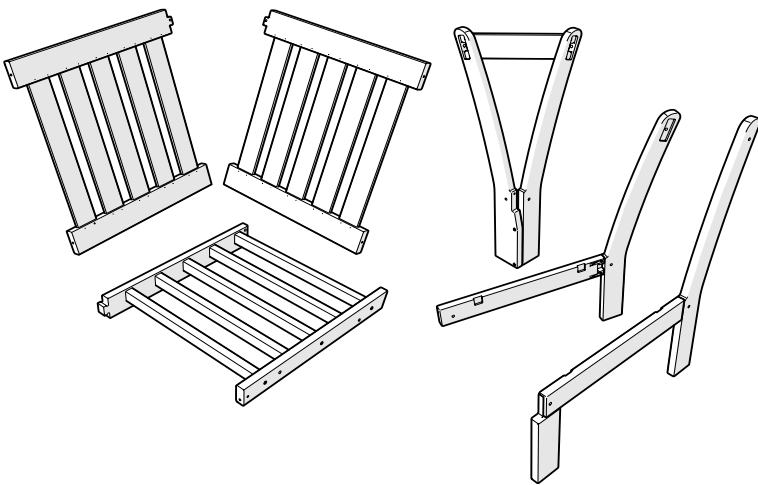

TOOLS

4mm T-handle
hex key (included)

PARTS

Bracket — P13275-AL

Something missing?
Call (833) 665-6300

1