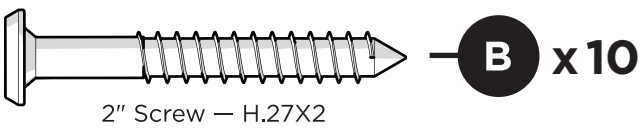

TOOLS

4mm T-handle
hex key (included)

PARTS

Bracket — P13275-AL

Something missing?
Call (833) 665-6300

1