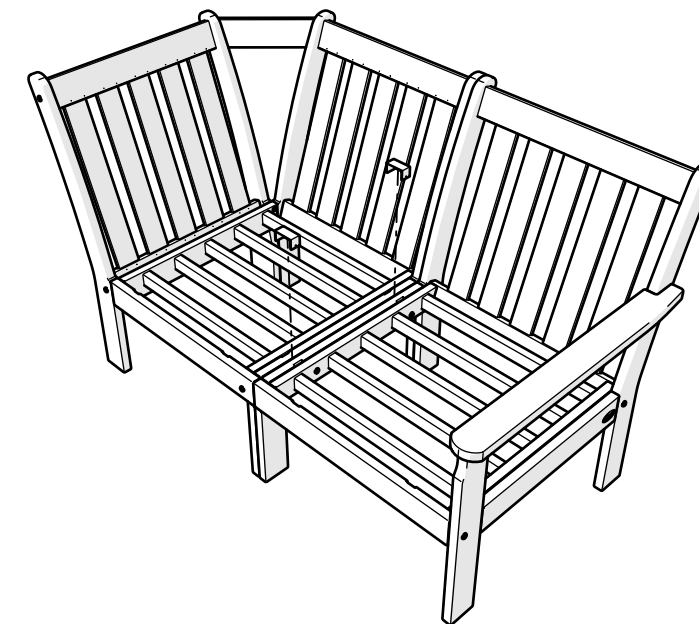

Brackets can be used to connect
furniture together.

POLYWOOD