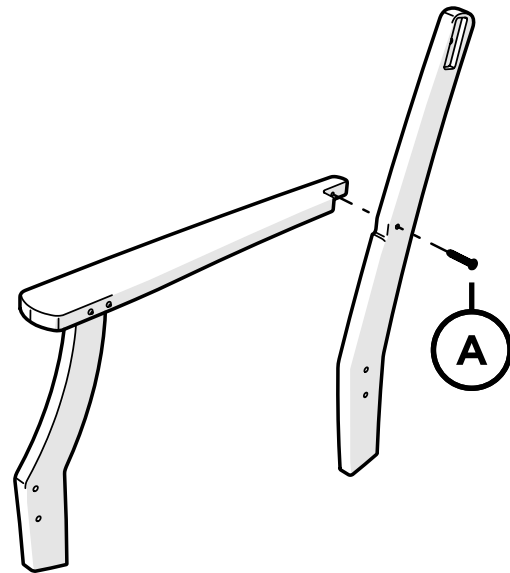

A x10

B x6

x4

Hole Plug — HSP.312x.25 (Extra)

Something missing?
Call (833) 665-6300

1