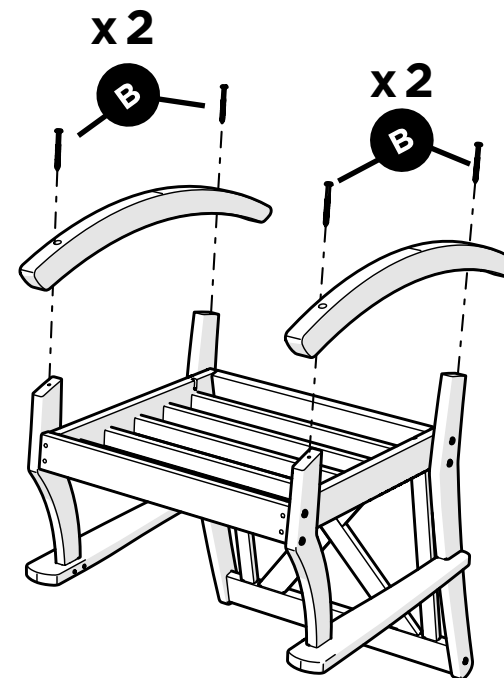

TOOLS

4mm T-handle hex key (included)

PARTS

A x10

1.75" Screw — H.27X1.75

B x6

3" Screw — H.27X3

x4

Hole Plug — HSP.312x.25 (Extra)

Something missing?
Call (833) 665-6300

1

2

3

4

5

POLYWOOD