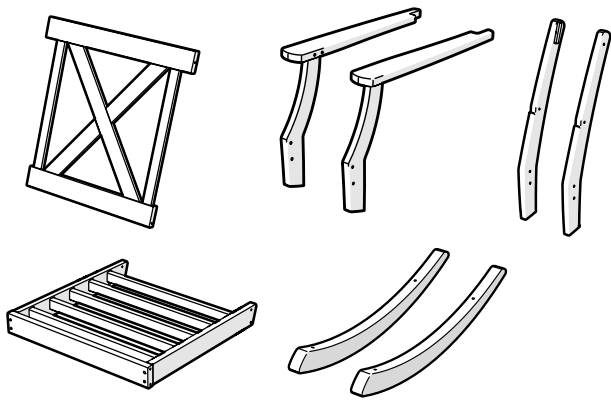

[@POLYWOOD](https://instagram.com/POLYWOOD)

pinterest.com/polywood

youtube.com/polywood

Did you know?

POLYWOOD was the original outdoor furniture made from recycled materials.

Learn more about our story:
genuinePOLYWOOD.com

TOOLS

4mm T-handle hex key (included)

PARTS

A x10

1.75" Screw — H.27X1.75

B x6

3" Screw — H.27X3

x4