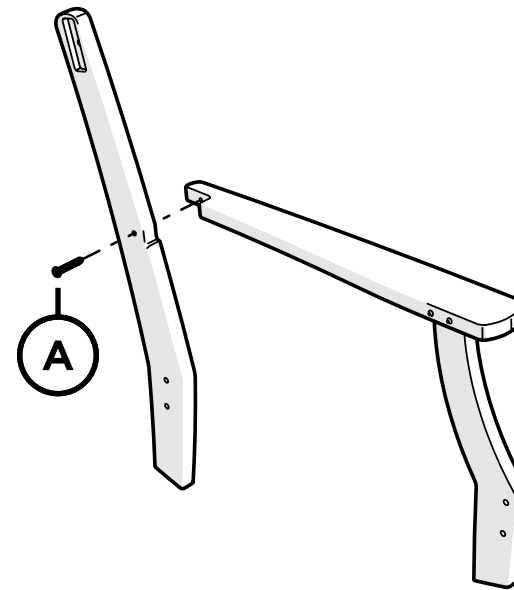

TOOLS

PARTS

A x10

B x6

x4

Hole Plug — HSP.312x.25 (Extra)

Something missing?
Call (833) 665-6300

1

2

3

4

5

POLYWOOD