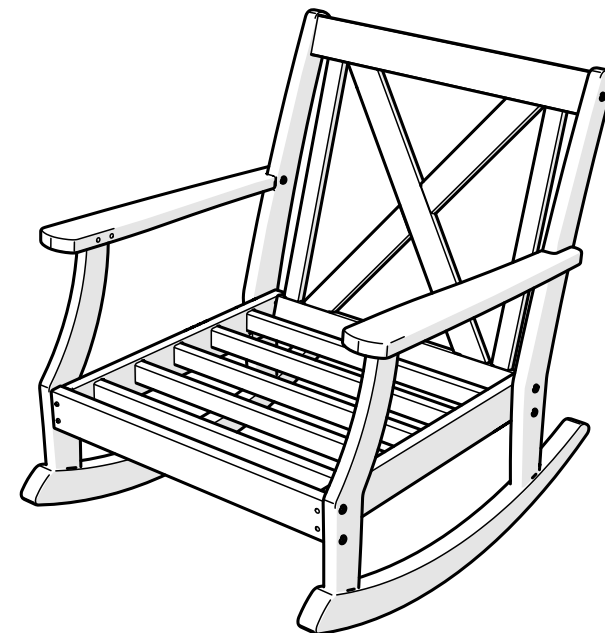

POLYWOOD

Assembly Instructions

4501RX Braxton Deep Seating Rocker

20-year warranty

View our full warranty:
polywoodoutdoor.com/warranty

Having trouble?

If you have questions or concerns regarding assembly instructions or missing parts, please contact us at hello@polywoodoutdoor.com or (833) 665-6300

Cleaning tips

For a Quick Clean:

Simply wipe down with soap and water.

For a Deep Clean:

Wipe on $\frac{1}{3}$ bleach and $\frac{2}{3}$ water solution with a clean cloth and let it sit on the lumber for a few minutes (this will not affect the color). Then, loosen any dirt and debris that may catch in surface grooves with a soft bristle brush; hose down to rinse.