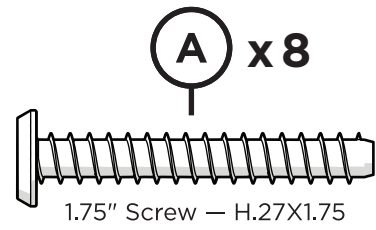

TOOLS

PARTS