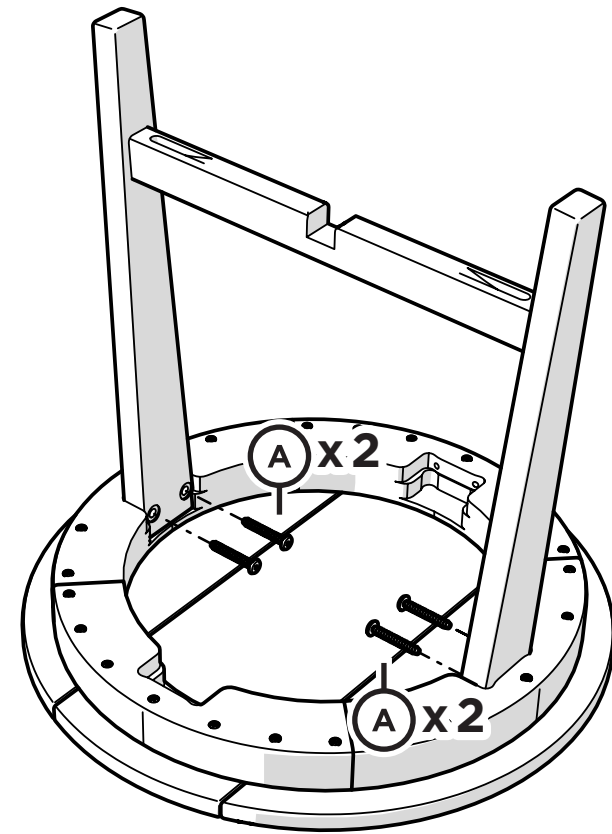

TOOLS

4mm T-handle
hex key (included)

PARTS

A x 8

1.75" Screw — H.27X1.75

Something missing?
Call (833) 665-6300

1

2