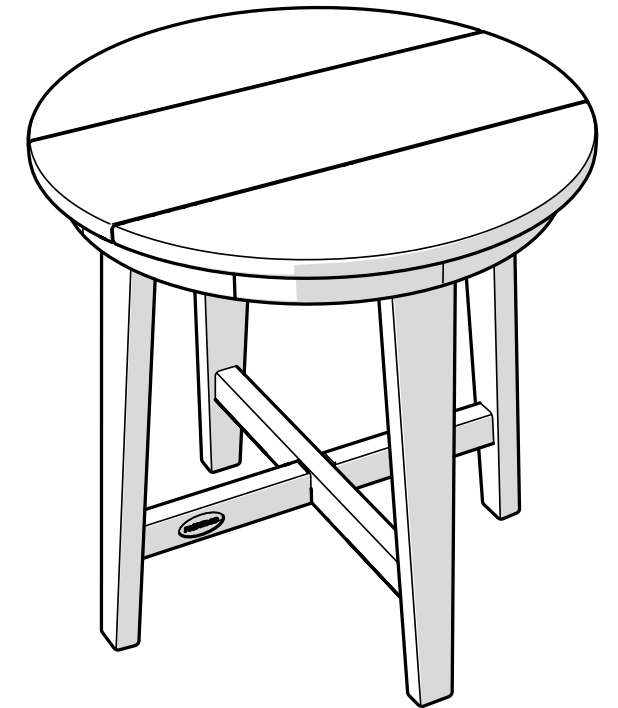

TOOLS

4mm T-handle
hex key (included)

PARTS

A x 8

1.75" Screw — H.27X1.75

Something missing?
Call (833) 665-6300

1

2