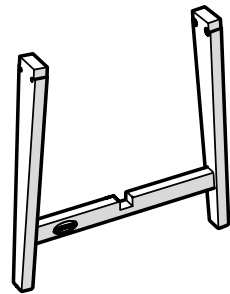

TOOLS

PARTS