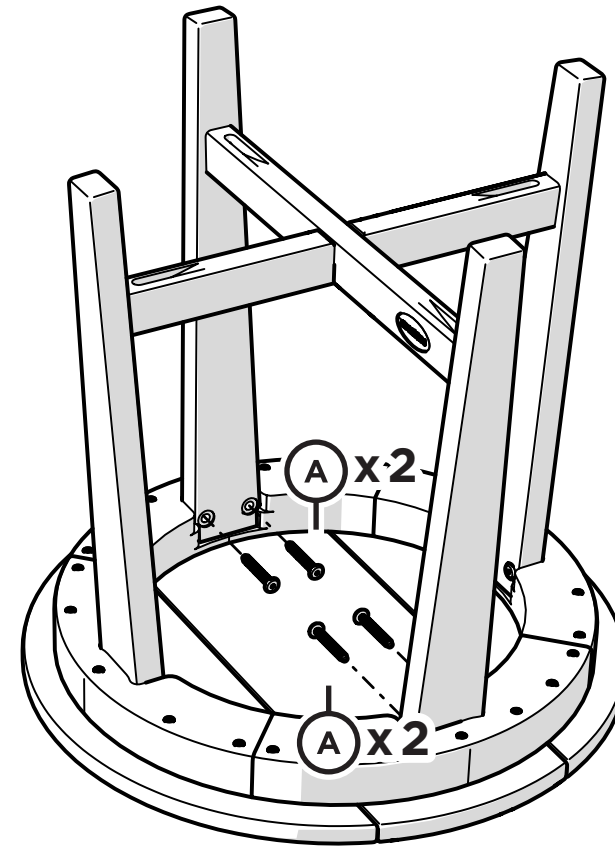

TOOLS

4mm T-handle
hex key (included)

PARTS

A x 8

1.75" Screw — H.27X1.75

Something missing?
Call (833) 665-6300

1

2