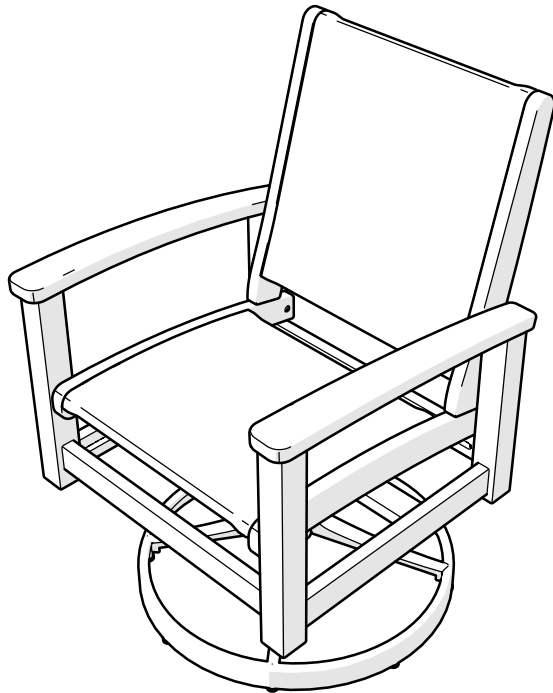

POLYWOOD

Assembly Instructions

..... **20-Year Warranty**

To view our full warranty, please visit
polywoodoutdoor.com/warranty

Easily register your product using
one of the methods below:

Text POLYWOOD to 71403
Receive a link to register online

— or —

Register on our website
register.polywoodoutdoor.com

— or —

Send a Picture
Take a photo of the icon below and
text it to 71403 (US only)

NO ASSEMBLY REQUIRED

9730
Select Coastal
Swivel Rocker

..... Having Trouble?