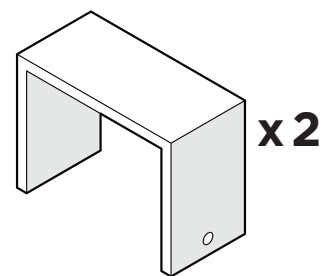

TOOLS

4mm T-handle
hex key (included)

PARTS

A x 4

1.75" Screw — H.27X1.75

x2

Bracket — P13275-AL

Something missing?
Call (833) 665-6300