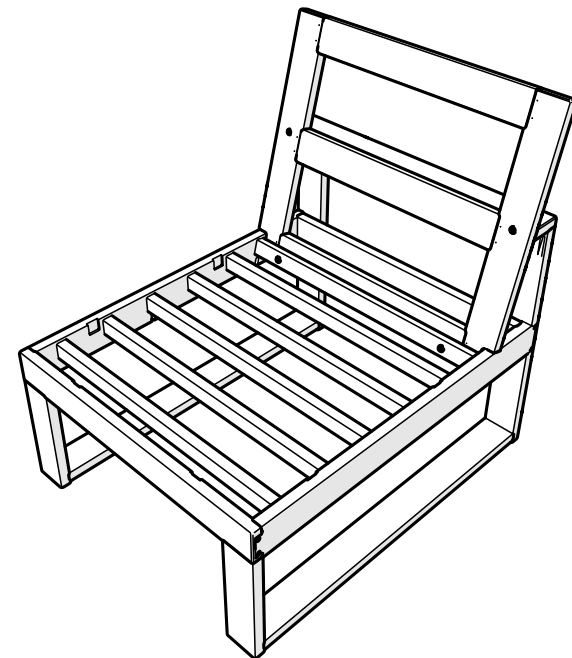

POLYWOOD

Assembly Instructions

4601CX Modular Armless Chair Frame

20-year warranty

View our full warranty:

polywoodoutdoor.com/warranty

Having trouble?

If you have questions or concerns regarding assembly instructions or missing parts, please contact us at hello@polywoodoutdoor.com or (833) 665-6300