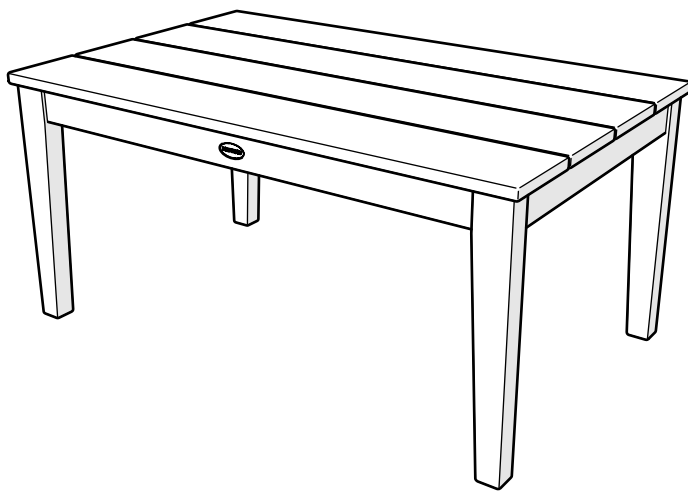

— or —

Register on our website
register.polywoodoutdoor.com

— or —

Send a Picture
Take a photo of the icon below and
text it to 71403 (US only)

NO ASSEMBLY REQUIRED

CT2236
Newport 22 X 36
Coffee Table

..... Having Trouble?