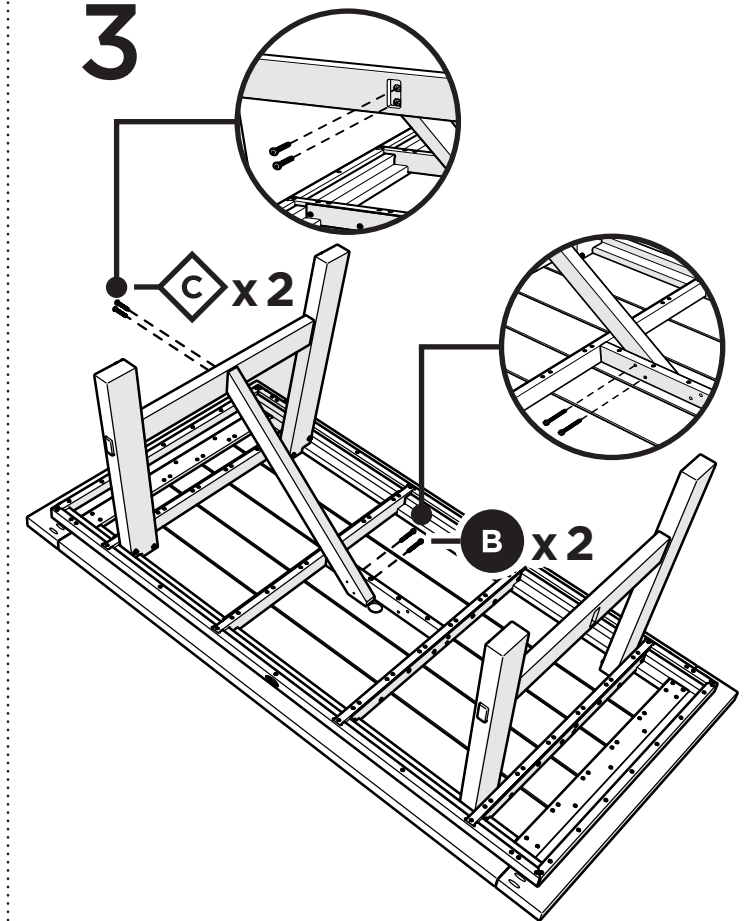

TOOLS

3/8" wrench
(not included)

4mm T-handle
hex key (included)

PARTS

A x 8

3" Screw — HHW14X3

B x 4

2.5" Screw — HHW14X2.5

C x 4

2" Screw — H.27X2

D
x 2

2.25" Cap — HFTNIX2.25-TENON

Something missing?
Call (833) 665-6300

1

2

3

4

5

6