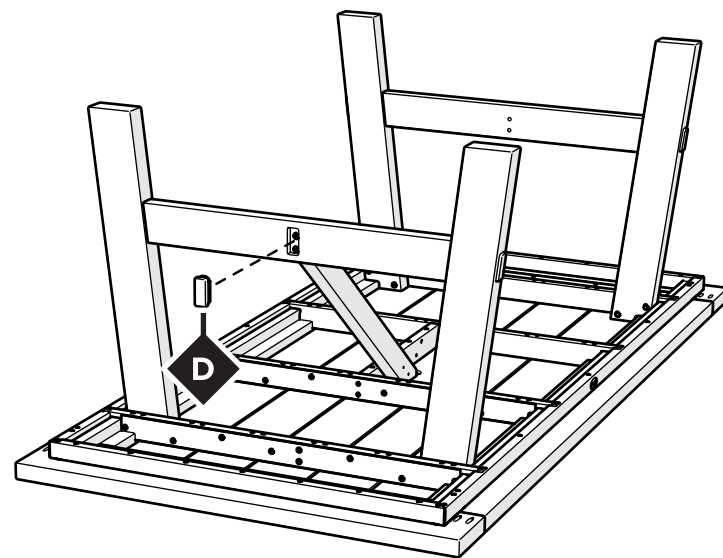

TOOLS

3/8" wrench
(not included)

4mm T-handle
hex key (included)

PARTS

A x 8

3" Screw — HHW14X3

B x 4

2.5" Screw — HHW14X2.5

C x 4

2" Screw — H.27X2

D
x 2

2.25" Cap — HFTNIX2.25-TENON

Something missing?
Call (833) 665-6300

1

2

3

4

5

6