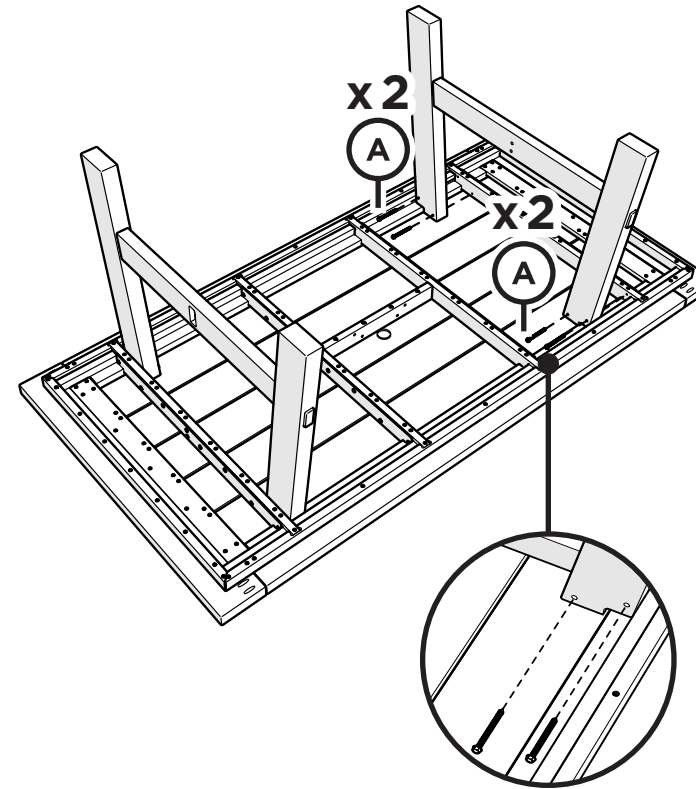

TOOLS

3/8" wrench
(not included)

4mm T-handle
hex key (included)

PARTS

A x 8

3" Screw — HHW14X3

B x 4

2.5" Screw — HHW14X2.5

C x 4

2" Screw — H.27X2

D
x 2

2.25" Cap — HFTNIX2.25-TENON

Something missing?
Call (833) 665-6300

1

2

3

4

5

6