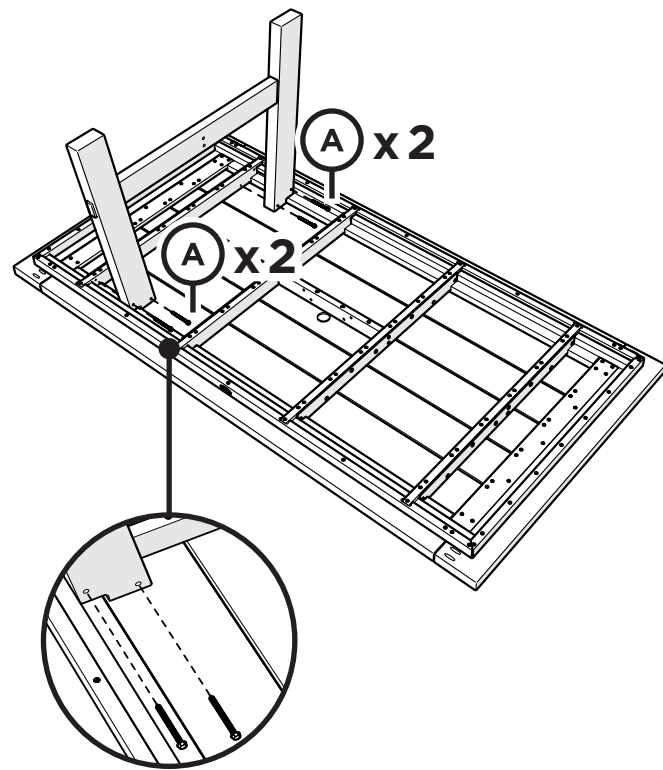

TOOLS

3/8" wrench
(not included)

4mm T-handle
hex key (included)

PARTS

A x 8

3" Screw — HHW14X3

B x 4

2.5" Screw — HHW14X2.5

C x 4

2" Screw — H.27X2

D
x 2

2.25" Cap — HFTNIX2.25-TENON

Something missing?
Call (833) 665-6300

1