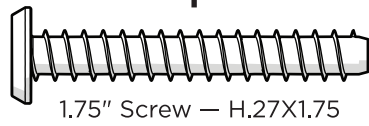

TOOLS

4mm T-handle
hex key (included)

PARTS

A x2

B x14

C x2

1

Do not fully tighten bolts