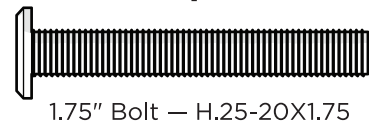

TOOLS

4mm T-handle
hex key (included)

PARTS

A x2

B x14

C x2

1

Do not fully tighten bolts