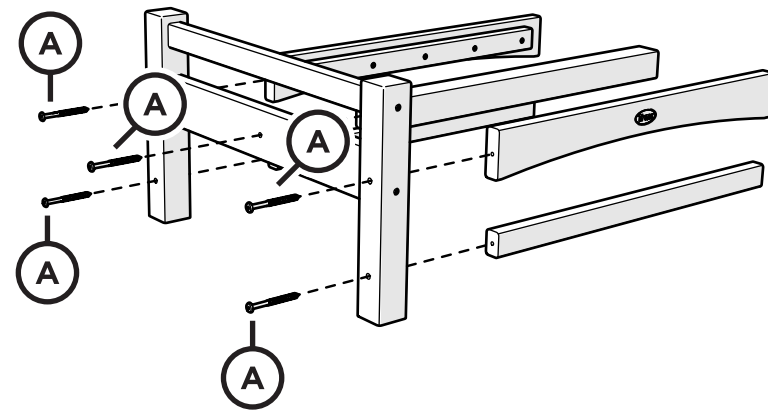

TOOLS

4mm T-handle
hex key (included)

PARTS

A x 10

3" Screw — H.27X3

1

2

3