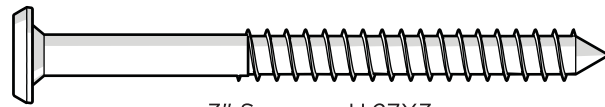

TOOLS

4mm T-handle
hex key (included)

PARTS

A x 10

3" Screw — H.27X3

1

2

3