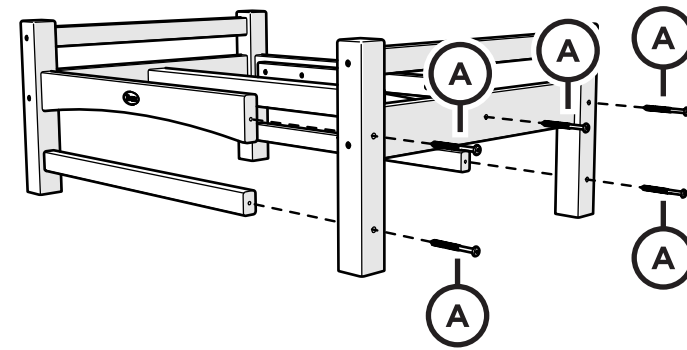

TOOLS

4mm T-handle
hex key (included)

PARTS

A x 10

3" Screw — H.27X3

1

2

3