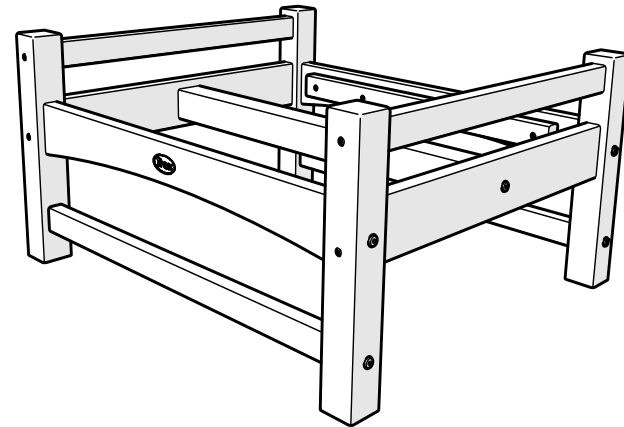

Assembly Instructions

TXO23 Rockport Club Ottoman

..... 20-Year Warranty .....

To view our full warranty, please visit
trexfurniture.com/warranty

..... Share your space .....

We love to see where our furniture
ends up — snap a pic and share
it with us on Facebook!
[facebook.com/trexfurniture](https://www.facebook.com/trexfurniture)

..... Having Trouble? .....

If you have questions or concerns regarding
assembly instructions or missing parts,
please contact us at (877) 907-TREX (8739)
or email support@trexfurniture.com

..... Cleaning Tips .....

Keep your Trex Outdoor Furniture™
looking brand new:

For a quick clean:

Simply wipe down with soap and water.

For a deeper clean:

You'll need:

- » 1/3 bleach and 2/3 water solution
- » clean cloth
- » soft bristle brush

Wipe on solution with your cloth
and let it sit on the lumber for a few
minutes (this will not affect the color).
Then, loosen any dirt and debris that
may catch in surface grooves with a
soft bristle brush; hose down to rinse.