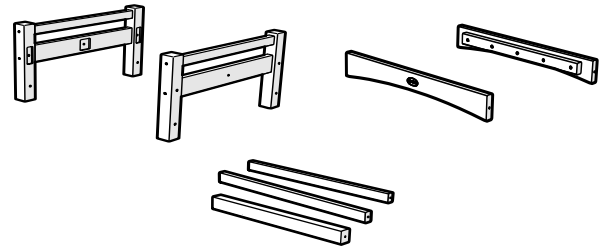

TOOLS

4mm T-handle
hex key (included)

PARTS

A x 10

3" Screw — H.27X3

1

2

3