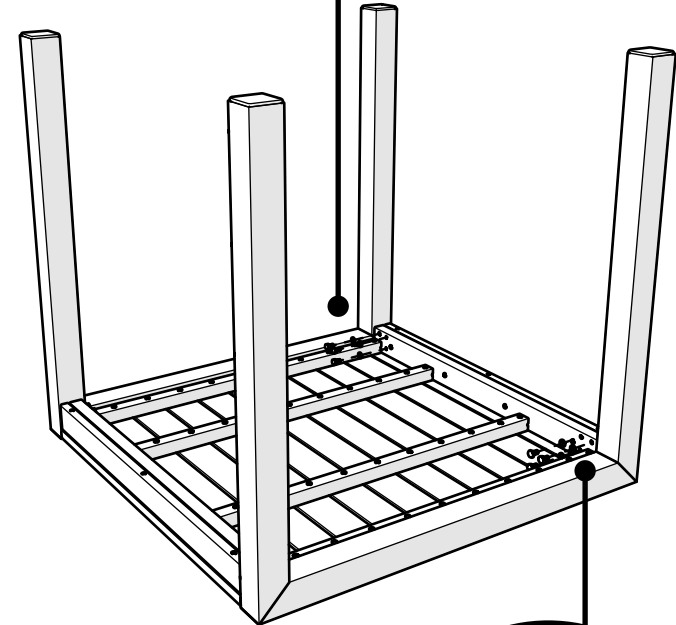

TOOLS

7/16" wrench
(not included)

PARTS

x12
.5" Bolt— HHC.25-20X.5

x12
Spring Lock Washer
HW.25SL

1

x6
Spring Lock Washer
HW.25SL

2