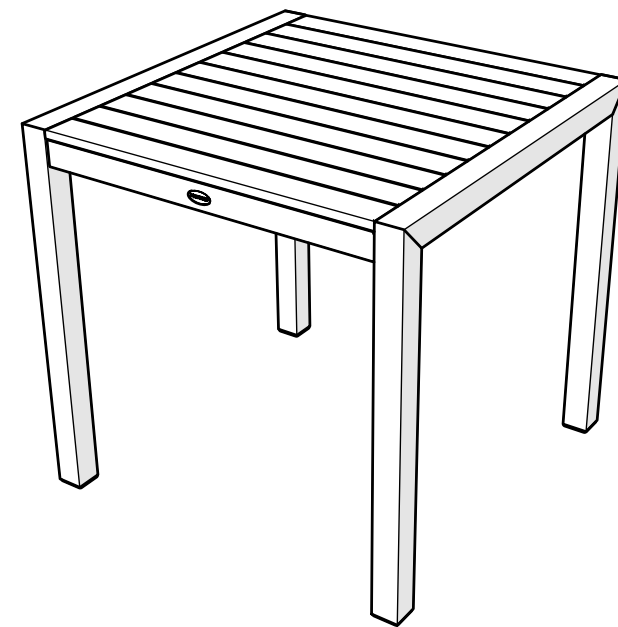

POLYWOOD

Assembly Instructions

8000, 8001, 8002, MOD 30" Table

20-year warranty

View our full warranty:
polywoodoutdoor.com/warranty

Having trouble?

If you have questions or concerns regarding assembly instructions or missing parts, please contact us at hello@polywoodoutdoor.com or (833) 665-6300