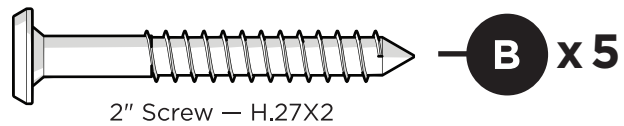

TOOLS

4mm T-handle
hex key (included)

PARTS

Bracket — P13275-AL

Something missing?
Call (833) 665-6300

1