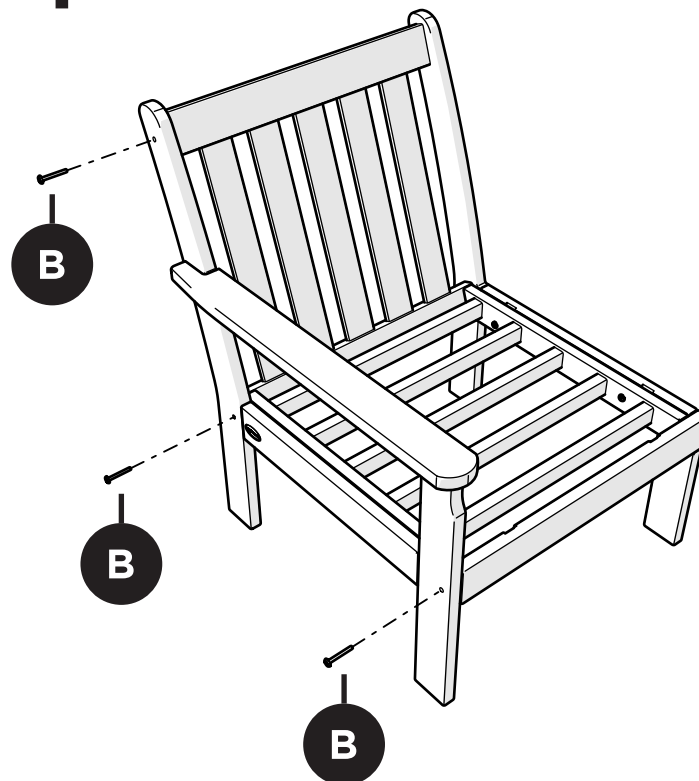

#polywood #rethinkoutdoor

facebook.com/polywoodoutdoor

@POLYWOOD

pinterest.com/polywood

youtube.com/polywood

Did you know?

On average, POLYWOOD recycles 400,000 milk jugs a day!

Learn more about our story:
genuinePOLYWOOD.com

4

Brackets can be used to connect
furniture together.

POLYWOOD