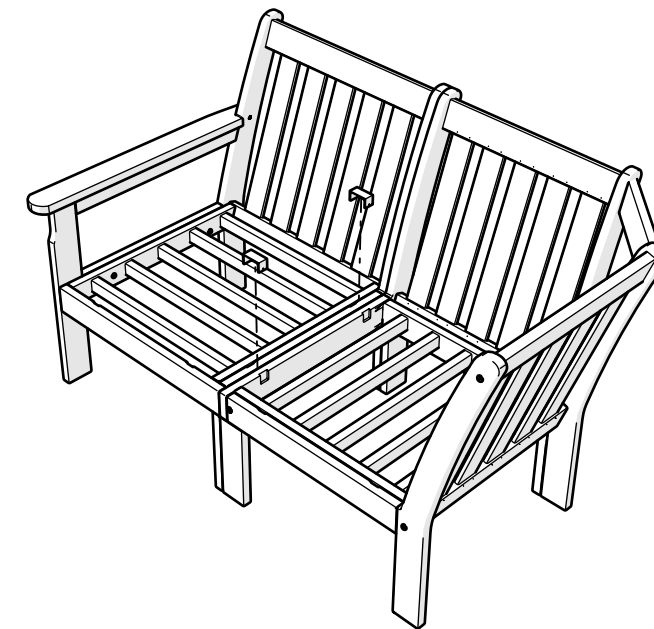

TOOLS

4mm T-handle
hex key (included)

PARTS

Bracket — P13275-AL

Something missing?
Call (833) 665-6300

1

2

3

4

Brackets can be used to connect
furniture together.

POLYWOOD