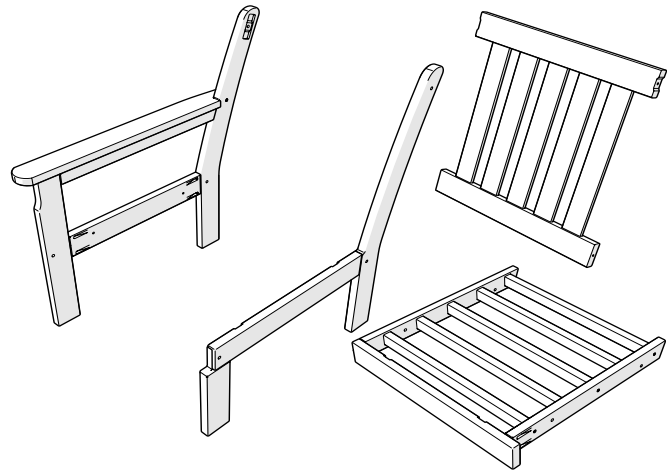

TOOLS

4mm T-handle
hex key (included)

PARTS

Bracket — P13275-AL

Something missing?
Call (833) 665-6300

1