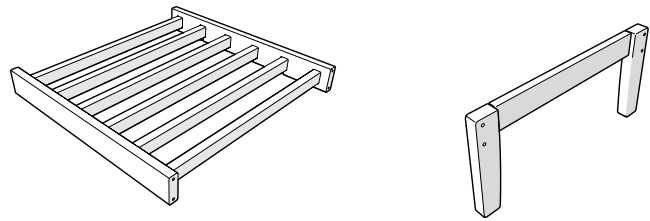

UN4700X

Deep Seating Ottoman Frame

Assembly Instructions

UN4700X

Deep Seating Ottoman Frame

TOOLS

4mm T-handle
hex key (included)

PARTS

A x 8

2.5" Screw — H.27X2.5

1

2

3