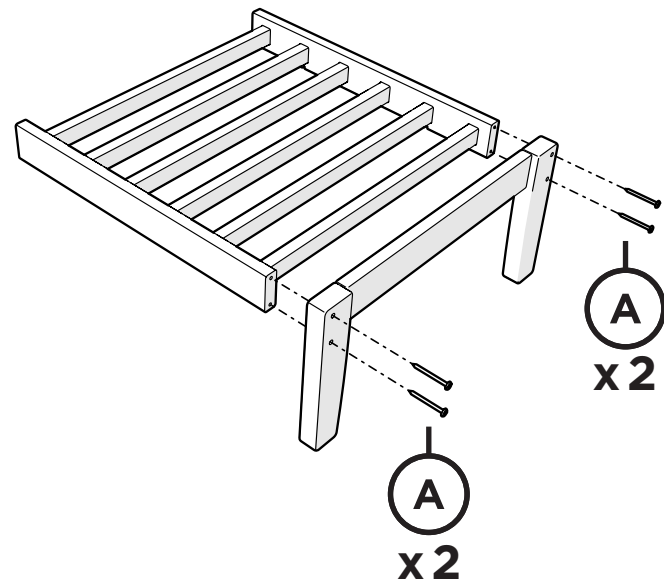

UN4700X

Deep Seating Ottoman Frame

Assembly Instructions

UN4700X

Deep Seating Ottoman Frame

TOOLS

4mm T-handle
hex key (included)

PARTS

A x 8

2.5" Screw — H.27X2.5

1

2

3