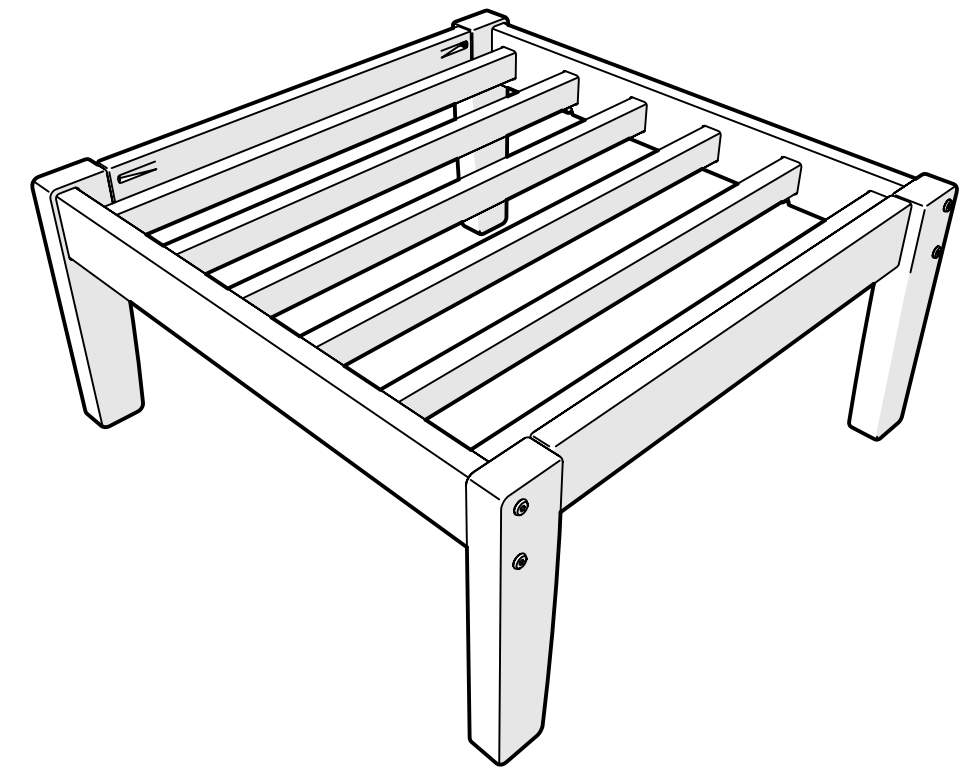

UN4700X

Deep Seating Ottoman Frame

Assembly Instructions

UN4700X

Deep Seating Ottoman Frame

TOOLS

4mm T-handle
hex key (included)

PARTS

A x 8

2.5" Screw — H.27X2.5

1

2

3