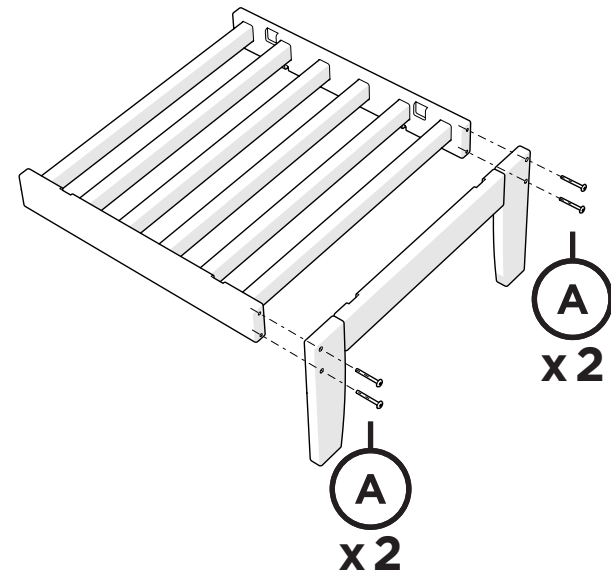

Modular Ottoman Classic

Assembly Instructions

Modular Ottoman Classic

TOOLS

4mm T-handle
hex key (included)

PARTS

1

2