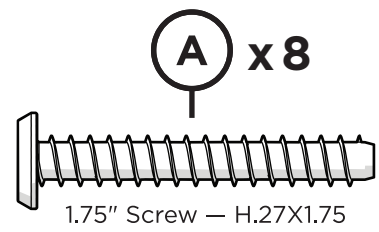

Modular Ottoman Classic

Assembly Instructions

Modular Ottoman Classic

TOOLS

4mm T-handle
hex key (included)

PARTS

1

2