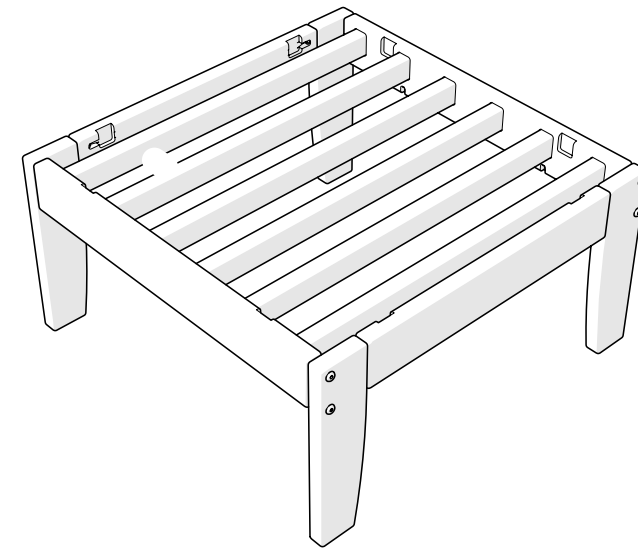

Modular Ottoman Classic

Assembly Instructions

Modular Ottoman Classic

TOOLS

4mm T-handle
hex key (included)

PARTS

1

2