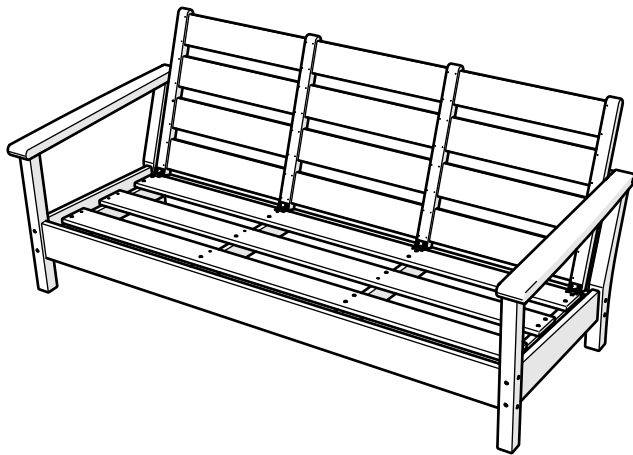

— or —

Register on our website
register.polywoodoutdoor.com

— or —

Send a Picture
Take a photo of the icon below and
text it to 71403 (US only)

x 4

Hole Plug — HSP.312x.25
(Extra)

NO ASSEMBLY REQUIRED

4003X
Harbour Sofa