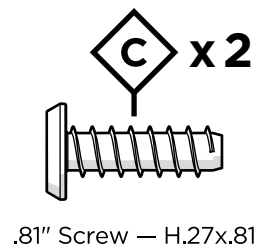

TOOLS

4mm T-handle hex key (included)

4mm hex, straight, for drill (included)

SETTE FRAME PARTS TXC47XM

Repeat this step for (2) sections