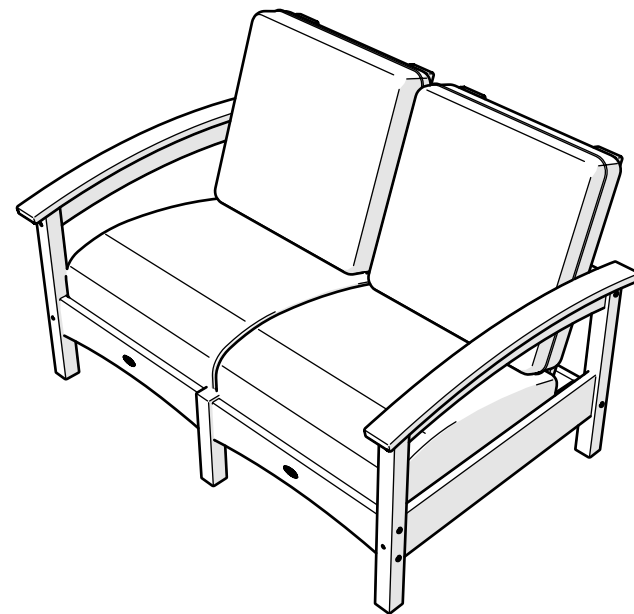

Assembly Instructions

TXC47 Rockport Club Settee

..... 20-Year Warranty

To view our full warranty, please visit
trexfurniture.com/warranty

..... Share your space

We love to see where our furniture
ends up — snap a pic and share
it with us on Facebook!
facebook.com/trexfurniture