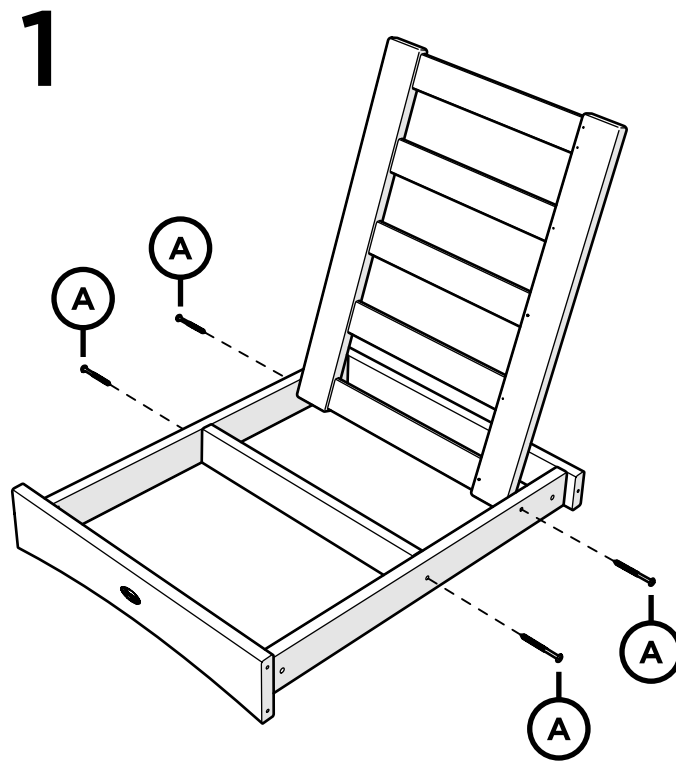

TOOLS

4mm T-handle hex key (included)

4mm hex, straight, for drill (included)

SETTE FRAME PARTS TXC47XM

Repeat this step for (2) sections