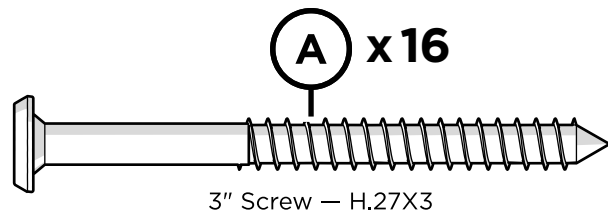

TOOLS

4mm T-handle hex key (included)

4mm hex, straight, for drill (included)

SETTE FRAME PARTS TXC47XM

Repeat this step for (2) sections