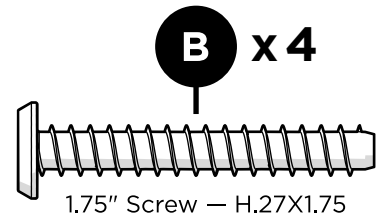

TOOLS

4mm T-handle hex key (included)

4mm hex, straight, for drill (included)

SETTE FRAME PARTS TXC47XM

Repeat this step for (2) sections