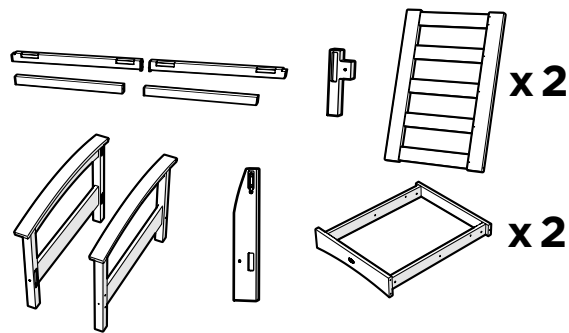

TOOLS

4mm T-handle hex key (included)

4mm hex, straight, for drill (included)

SETTE FRAME PARTS TXC47XM

Repeat this step for (2) sections